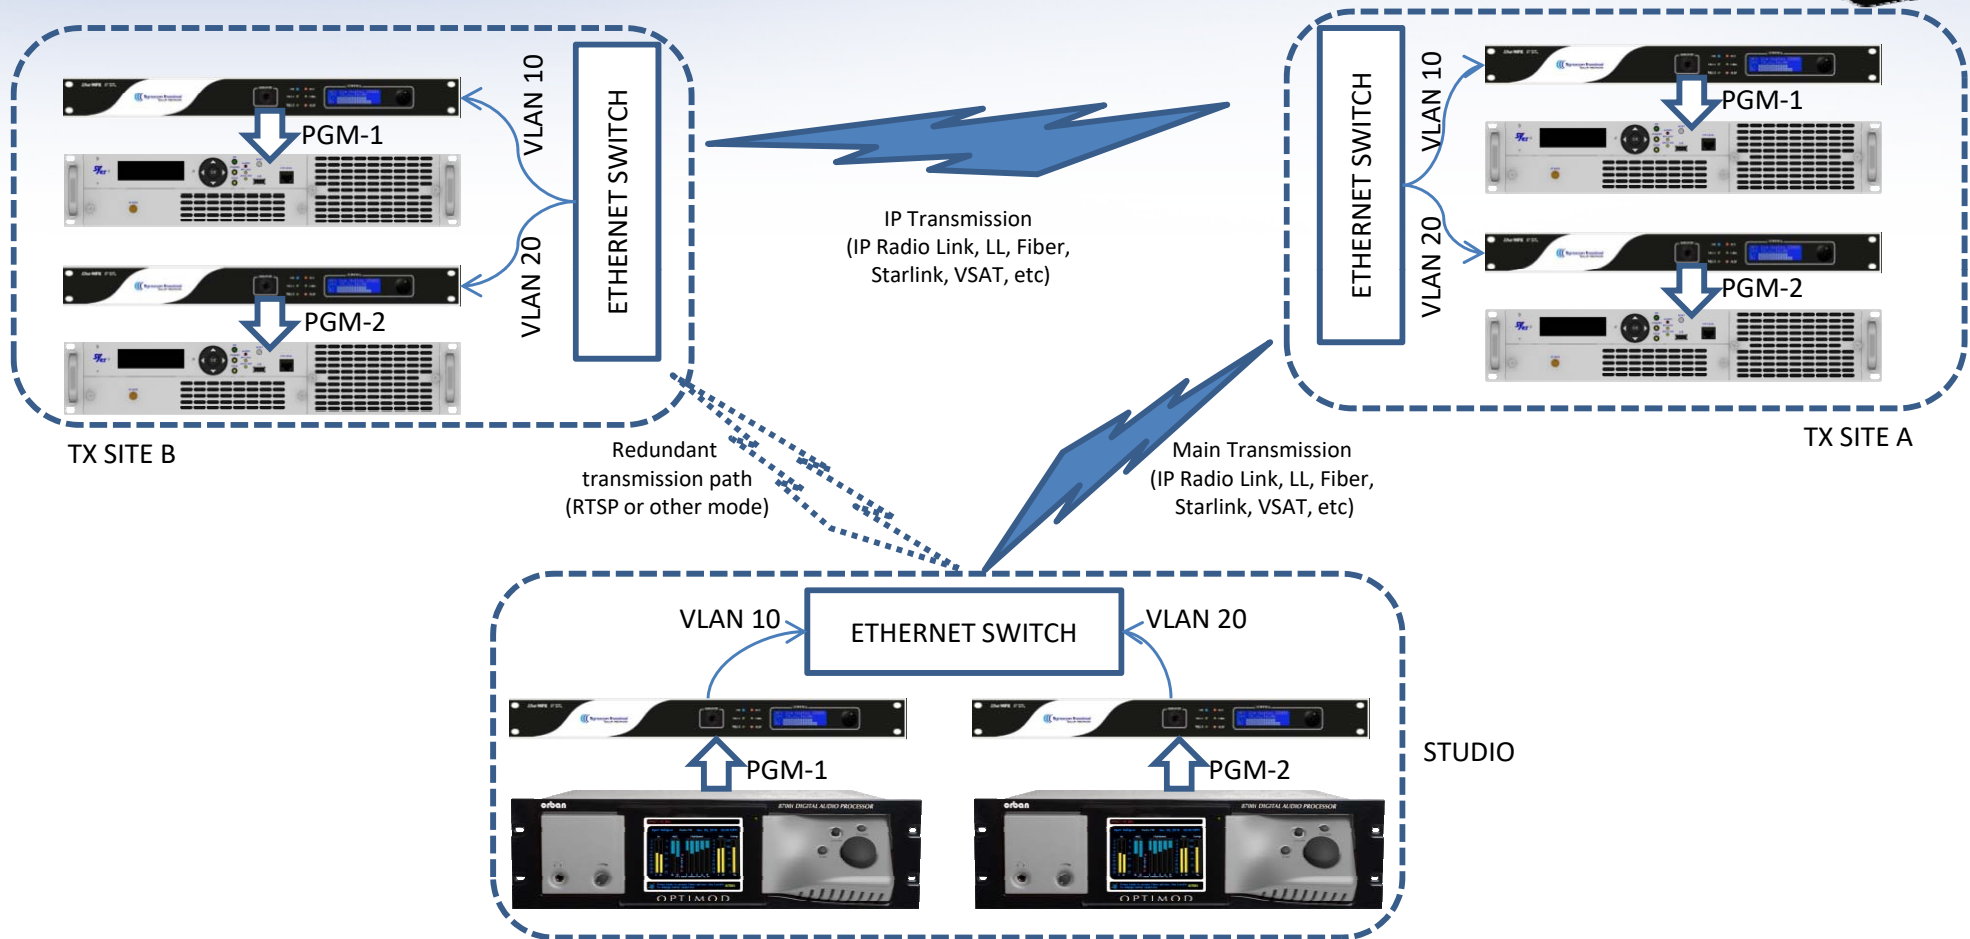

# Deployment examples (4/4)

## 2x PGM in Multicast (1 Encoder → 2 or more Decoders, each PGM)

### Considerations for using public internet for real time traffic:

- ❌ ISPs do not allow Multicast traffic originating from client side – use of VPN is mandatory
- ✅ Needs reliable connection (low jitter & guaranteed BW)
- ✅ Security issues (strongly suggested to use VPN)