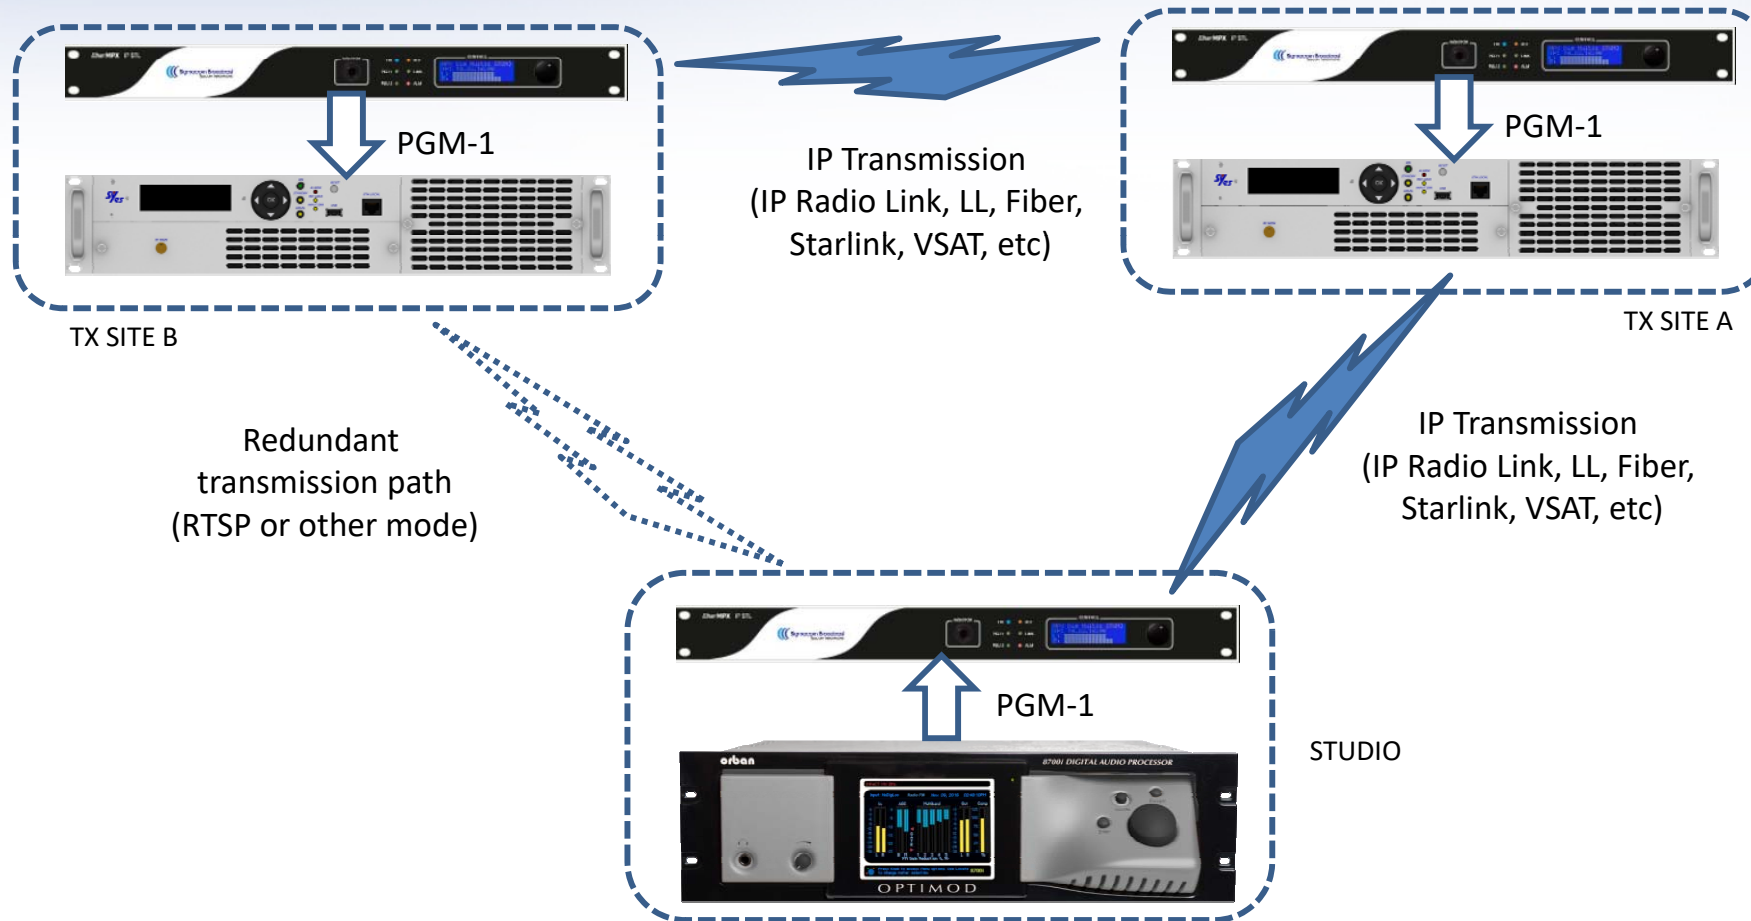

Deployment examples (3/4)

1x PGM in Multicast (1 Encoder → 2 or more Decoders)

Considerations for using public internet for real time traffic:

- ❌ ISPs do not allow Multicast traffic originating from client side – use of VPN is mandatory
- ✅ Needs reliable connection (low jitter & guaranteed BW)
- ✅ Security issues (strongly suggested to use VPN)